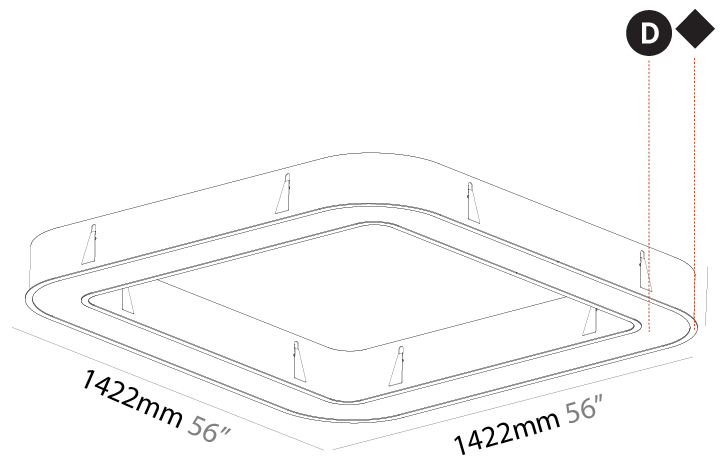

GENERAL

Series: Glorious
Subseries: Glorious Quantum
Brand: Prolicht
Division: Architectural
Mounting Type: Recessed
Mounting Location: Ceiling
Subcategory: Ambient

PHYSICAL

Shape: Square
Length (mm): 1422
Length (in): 56
Width (mm): 1422
Width (in): 56
Height (mm): 150
Height (in): 5 7/8
Min. Recessing Depth (mm): 160
Min. Recessing Depth (in): 6 5/16
Light Distribution: Direct
Weight (kg): 21.113
Weight (lbs): 46.45
Diffuser: PMMA - Opal or Micro-Prism
Fixture Finish: SSR / BKV / CWI / CRY / HAB / LAG / UFT / ITA / RUA / RUR / MIC / FTG / MYG / TWT / LOD / PUS / FRO / FUP / KIA / POP / BLS / SPG / MEY / GOH / GUM / CHC / COM / ABZ / JAG / OBR / MOS / ROR
Fixture Material: Aluminum

ELECTRICAL

Lamp Type: LED (Zhaga Standard)
Input Wattage (W): 80
Total Output Wattage (W): 64 / 51.2 (3500K)
Dimming: Non-Dimming / Phase Dimming (120Vac only) / 0-10V Dimming
Driver Included: Yes
Driver Location: Integrated
Driver Type: Constant Current - 120 / 277Vac
Driver Class: Class 2
Input Voltage (V): 120 - 277
Constant Current (MA): 350 / 800 (3500K)

LED

Color Temperature (°K): 3000 / 3500 / 4000
Max. Delivered Lumen (lm): 7380 / 7644 / 7800
CRI: >80 CRI
Efficiency (%): 65
Lamp Life (hrs): 50000

OPTICAL

RATINGS AND CERTIFICATIONS

Certified By: Certified for North American Standards
IP rating: IP20